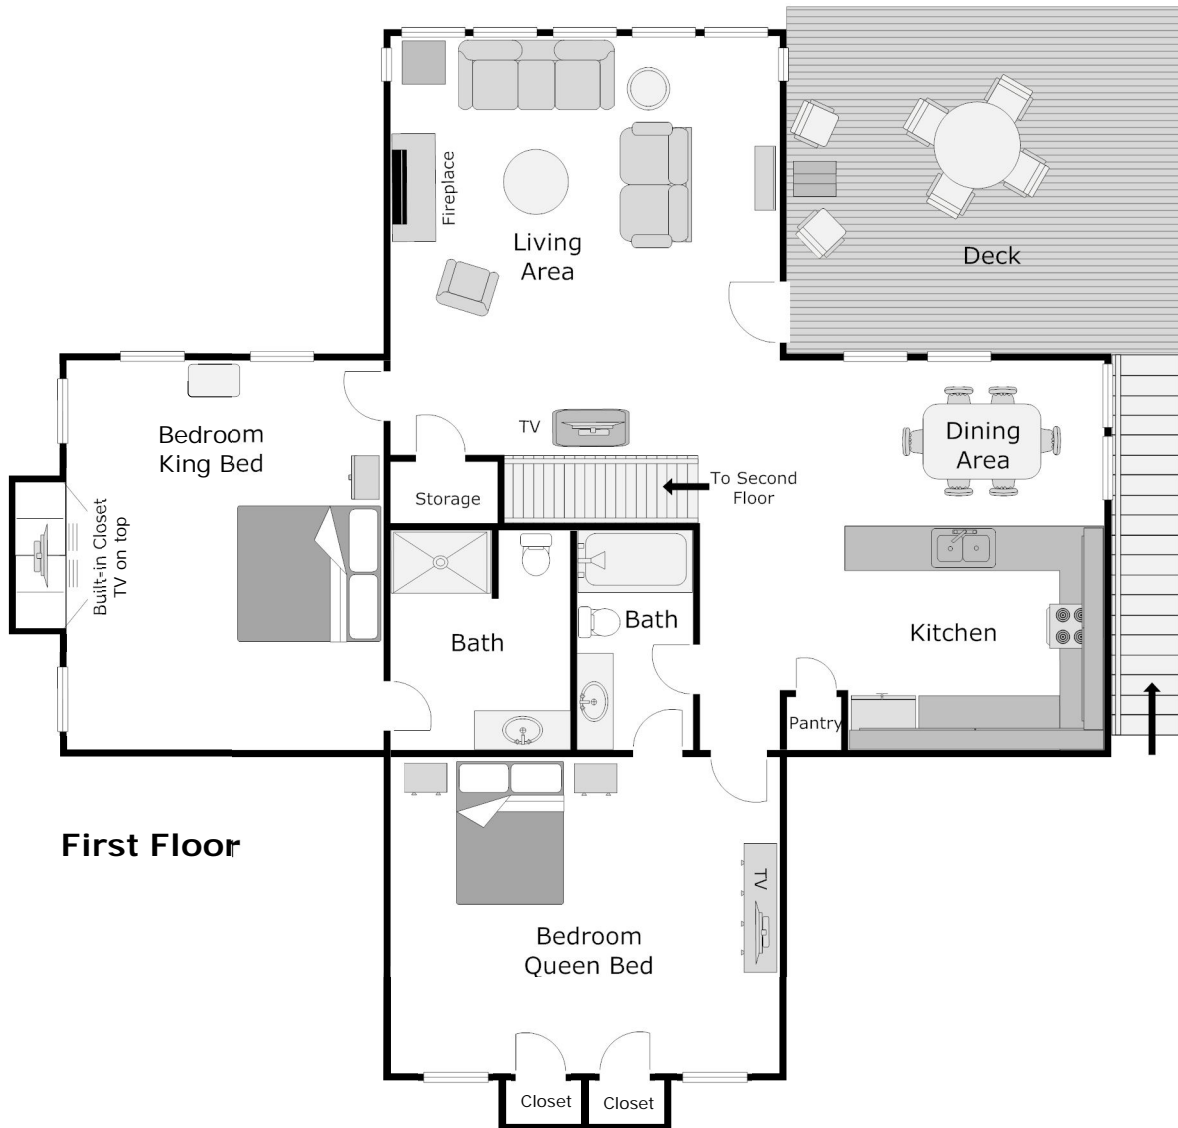

Villa 45

Floor plans deemed reliable but not guaranteed. NOT TO SCALE.
Outdoor shower & washer / dryer located on ground level.

Second Floor