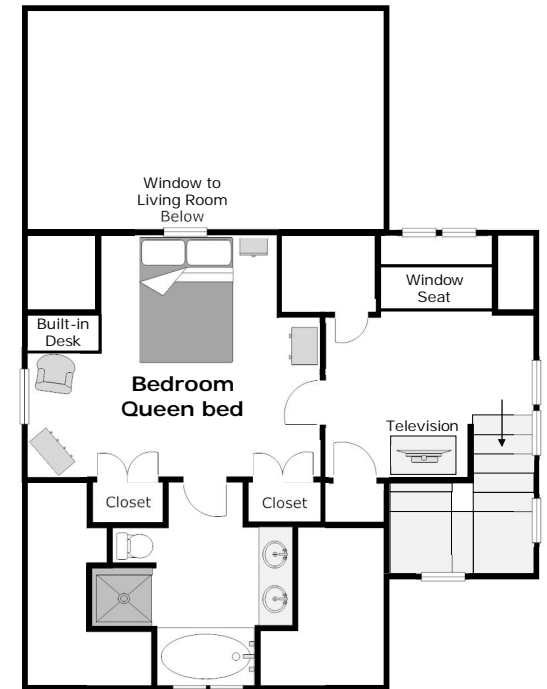

Kilmorey

904 Bramble Reach

Floor plans deemed reliable but not guaranteed. NOT TO SCALE.
Outdoor shower and grill located on ground level.

First Floor

Second Floor

Third Floor