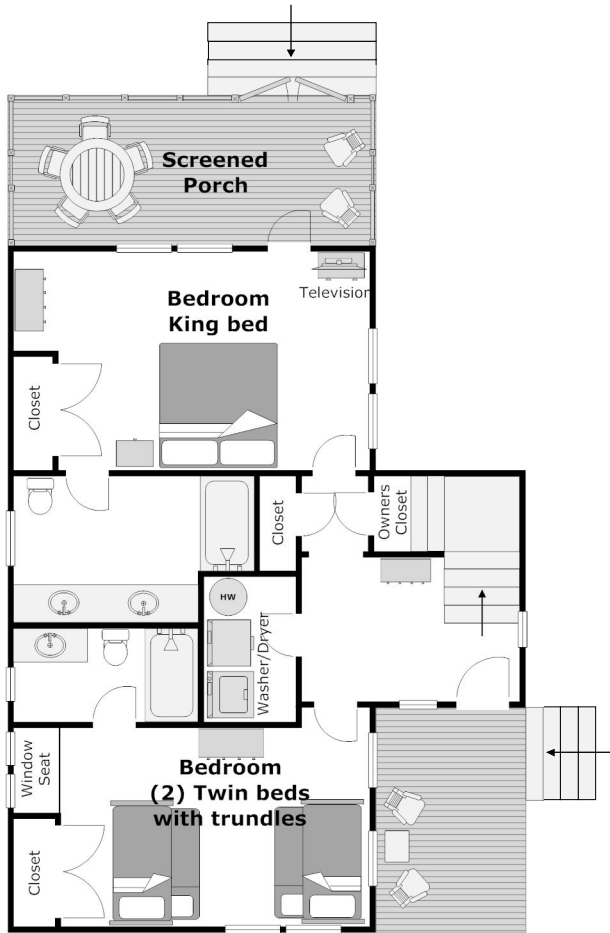

Kilmorey

904 Bramble Reach

Floor plans deemed reliable but not guaranteed. NOT TO SCALE.
Outdoor shower and grill located on ground level.

First Floor

Second Floor

Third Floor